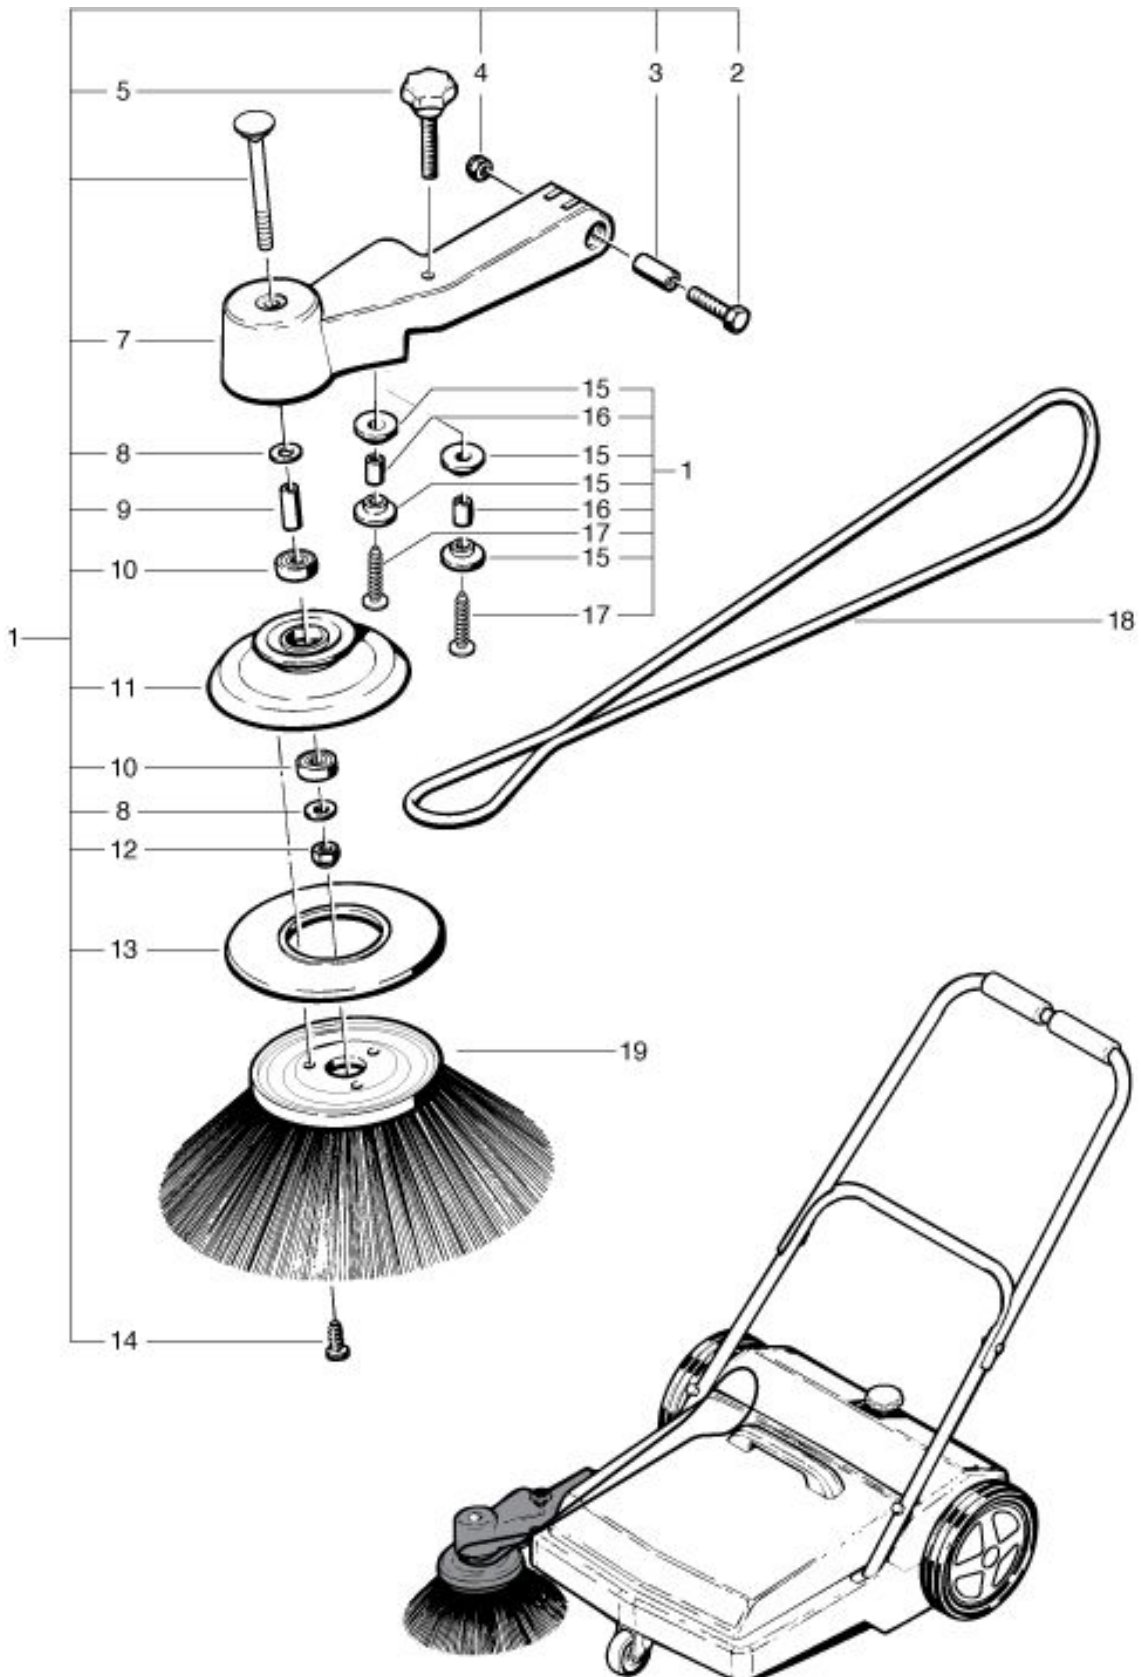

**HS 770
Hopper**

As at: 03/30/17 Time:14:27

HS 770

Hopper

As at: 03/30/17 Time:14:27

Pos.	Description	Reference
01	Complete handle including Items 2-6	077.800
01		077.805
02	Upper handle	077.810
03	Lower handle	077.815
04	Screw M 6x40 mm	P...483K
05	Wing nut M 6	P...494H
06	Hexagon screw M 6x35 mm	P...470W
07	Hopper complete including Items 8-12	077.500
08	Hopper	077.550
09	Hopper handle	077.560
10	PT-screw 50x16 mm	P...516H
11	Floor blade retainer	077.565
12	Floor blade	077.570
13		077.820

HS 770
Wheel

As at: 03/30/17 Time:14:27

HS 770

Wheel

As at: 03/30/17 Time:14:27

Pos.	Description	Reference
01	Wheel complete including Items 2-4	077.260
02	Tire	077.262
03	Wheel	077.265
04	Bearing wheel	077.267
05	Retaining ring Ø 8 mm	P...498 M
06	Hup cap	077.255
07	PT-screw 60x25 mm	P...516 L
08	Drive complete including Items 9-11	077.266
09	Gear rim (48)	077.246
09	Gear rim (48)	077.246
10	Pirot hub	077.231
11	Driving roll	077.234
12	Washer	P...497 S
13	Covering piece	077.258
14	Ball bearing	P...316 I
15	Wheel	077.252
16	Annular gear (12)	077.253
17	Cover	077.259
18	O-ring	P...088 C
19	Axle	077.268
20	Adjustement bloc	077.261
20a	Adjustment block with pointer	077.263
21	PT-screw 50x25 mm	P...516 K
22	Main broom complete including Items 24-27	077.269
23	Brush axle	077.276
24	Pin 6x30 mm	P...512 K
25	Main broom (2 pieces) Ø 200 mm	077.270
26	PT-screw 50x30 mm	P...515 E

HS 770
Sidebroom

As at: 03/30/17 Time:14:27

HS 770

Sidebroom

As at: 03/30/17 Time:14:27

Pos.	Description	Reference
01	Sidebroomarm complete including Items 2-17	077.700
02	Hexagon srew M 8x40 mm	P...471N
03	Spacer	077.708
04	Stopp-nut M 8	P...492H
05	Knob for adjustment	077.710
07	Sidebroom arm	077.705
08	Washer dm 10,5 mm	P...496T
09	Spacer	077.730
10	Bearing	P...316I
11	Sidebroom cover	077.735
12	Stopp-nut M 10	P...492Q
13	Sidebroom bumper	077.736
14	PT-screw 50x16 mm	P...516H
15	Belt guide	077.722
16	Spacer	077.725
17	PT-screw 60x35 mm	P...516I
18	Belt	077.750
19	Sidebroom	077.740