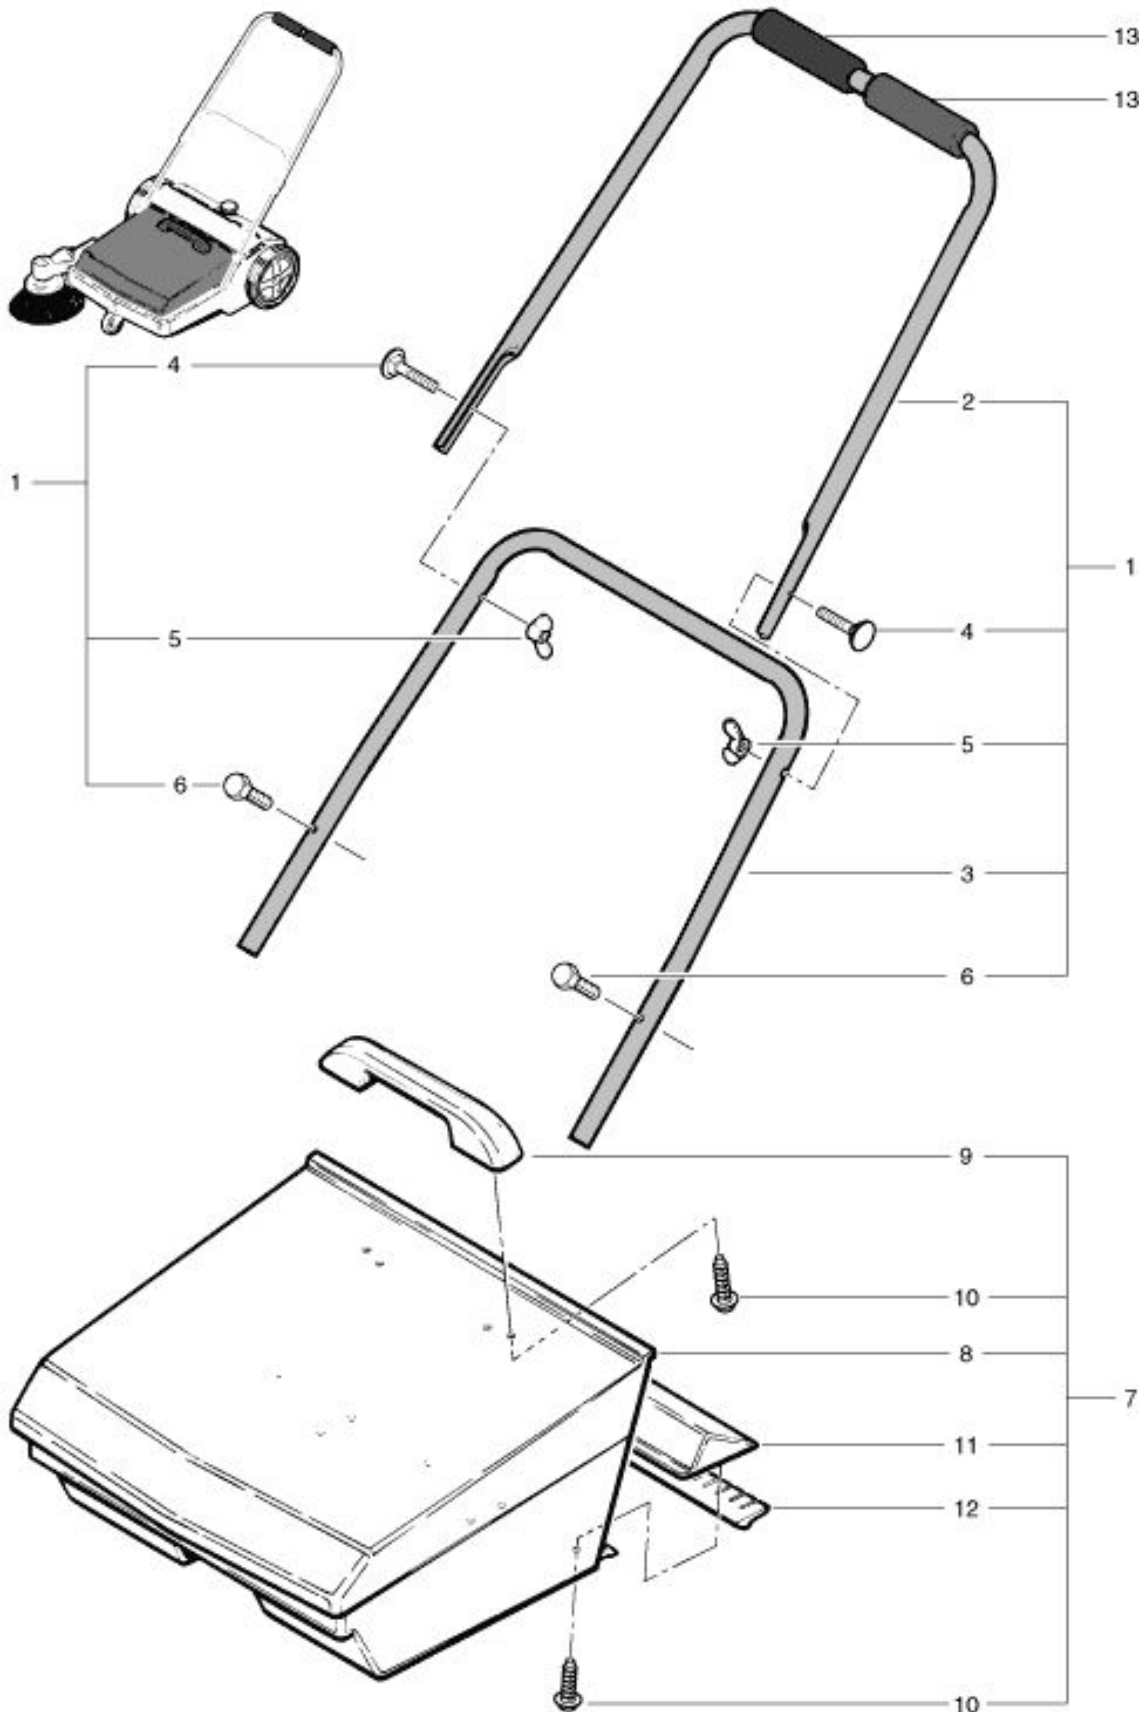

HS 770
Chassis

As at: 03/30/17 Time:14:26

HS 770

Chassis

As at: 03/30/17 Time:14:26

Pos.	Description	Reference
01	Screw M 6x110 mm	P...481H
02	Rear housing	077.112
03	Main frame	077.111
04	Hexagon screw M 6	P...490D
05	Short seal	077.137
06	PT-screw 50x16 mm	P...516H
07	PT-screw 60x20 mm	P...516M
08	Screw M 6x140 mm	P...481I
09	Nut M 6	P...495H
10	Nut support	077.114
11	Rear floor seal	077.135
12	Stopp-nut M 10	077.130
13	Support for pushbar	077.140
14	Belt guide	077.142
15	Castor complete including Items 16-19	077.144
16	Screw M 10x75 mm	P...481J
17	Washer dm 10,5 mm	P...496T
18	Castor	077.145
19	Stopp-nut M 10	P...492Q
20	Selscrew collar complete	077.125
21	Threaded insert M 5x8 mm	P...484T
22	Hexagon screw M 10	P...491N
23	Hopper seal	077.119
24	Adjustment knob	077.120

**HS 770
Hopper**

As at: 03/30/17 Time:14:27

HS 770

Hopper

As at: 03/30/17 Time:14:27

Pos.	Description	Reference
01	Complete handle including Items 2-6	077.800
01		077.805
02	Upper handle	077.810
03	Lower handle	077.815
04	Screw M 6x40 mm	P...483K
05	Wing nut M 6	P...494H
06	Hexagon screw M 6x35 mm	P...470W
07	Hopper complete including Items 8-12	077.500
08	Hopper	077.550
09	Hopper handle	077.560
10	PT-screw 50x16 mm	P...516H
11	Floor blade retainer	077.565
12	Floor blade	077.570
13		077.820