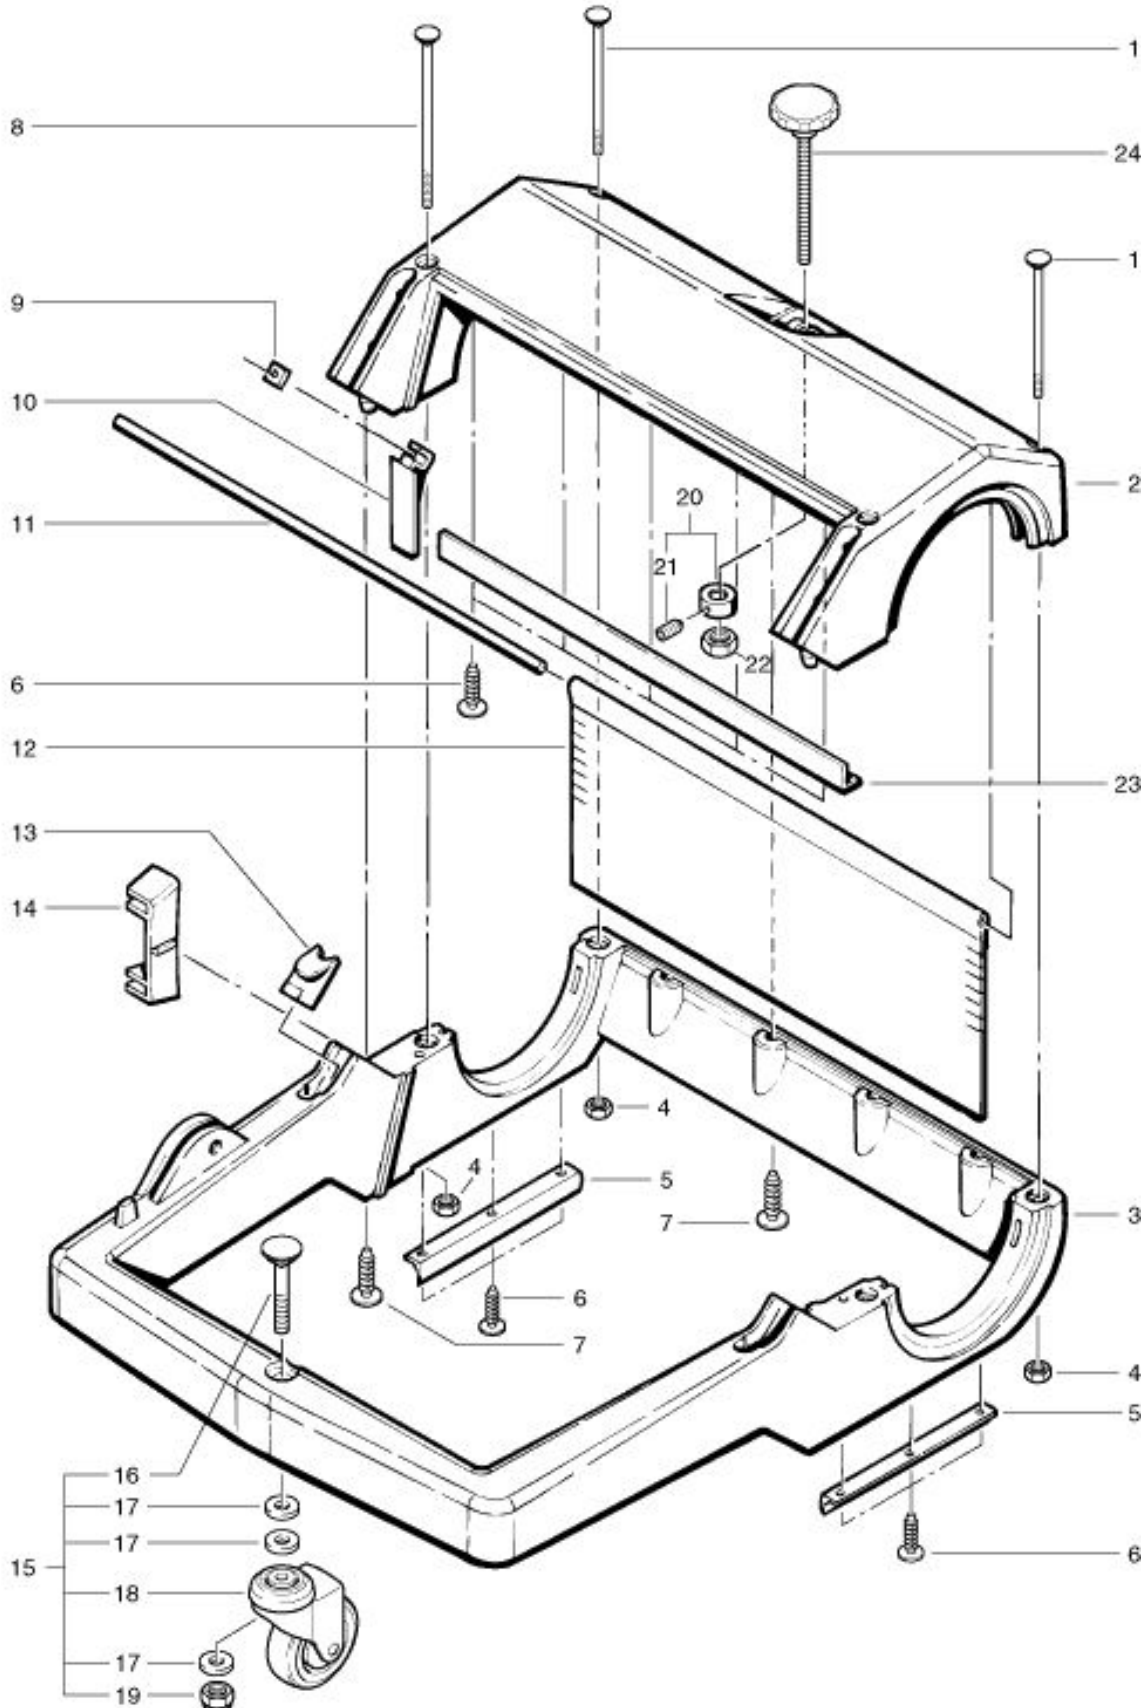

HS 770
Chassis

As at: 03/30/17 Time:14:26

HS 770

Chassis

As at: 03/30/17 Time:14:26

Pos.	Description	Reference
01	Screw M 6x110 mm	P...481H
02	Rear housing	077.112
03	Main frame	077.111
04	Hexagon screw M 6	P...490D
05	Short seal	077.137
06	PT-screw 50x16 mm	P...516H
07	PT-screw 60x20 mm	P...516M
08	Screw M 6x140 mm	P...481I
09	Nut M 6	P...495H
10	Nut support	077.114
11	Rear floor seal	077.135
12	Stopp-nut M 10	077.130
13	Support for pushbar	077.140
14	Belt guide	077.142
15	Castor complete including Items 16-19	077.144
16	Screw M 10x75 mm	P...481J
17	Washer dm 10,5 mm	P...496T
18	Castor	077.145
19	Stopp-nut M 10	P...492Q
20	Selscrew collar complete	077.125
21	Threaded insert M 5x8 mm	P...484T
22	Hexagon screw M 10	P...491N
23	Hopper seal	077.119
24	Adjustment knob	077.120

**HS 770
Hopper**

As at: 03/30/17 Time:14:27

HS 770

Hopper

As at: 03/30/17 Time:14:27

Pos.	Description	Reference
01	Complete handle including Items 2-6	077.800
01		077.805
02	Upper handle	077.810
03	Lower handle	077.815
04	Screw M 6x40 mm	P...483K
05	Wing nut M 6	P...494H
06	Hexagon screw M 6x35 mm	P...470W
07	Hopper complete including Items 8-12	077.500
08	Hopper	077.550
09	Hopper handle	077.560
10	PT-screw 50x16 mm	P...516H
11	Floor blade retainer	077.565
12	Floor blade	077.570
13		077.820