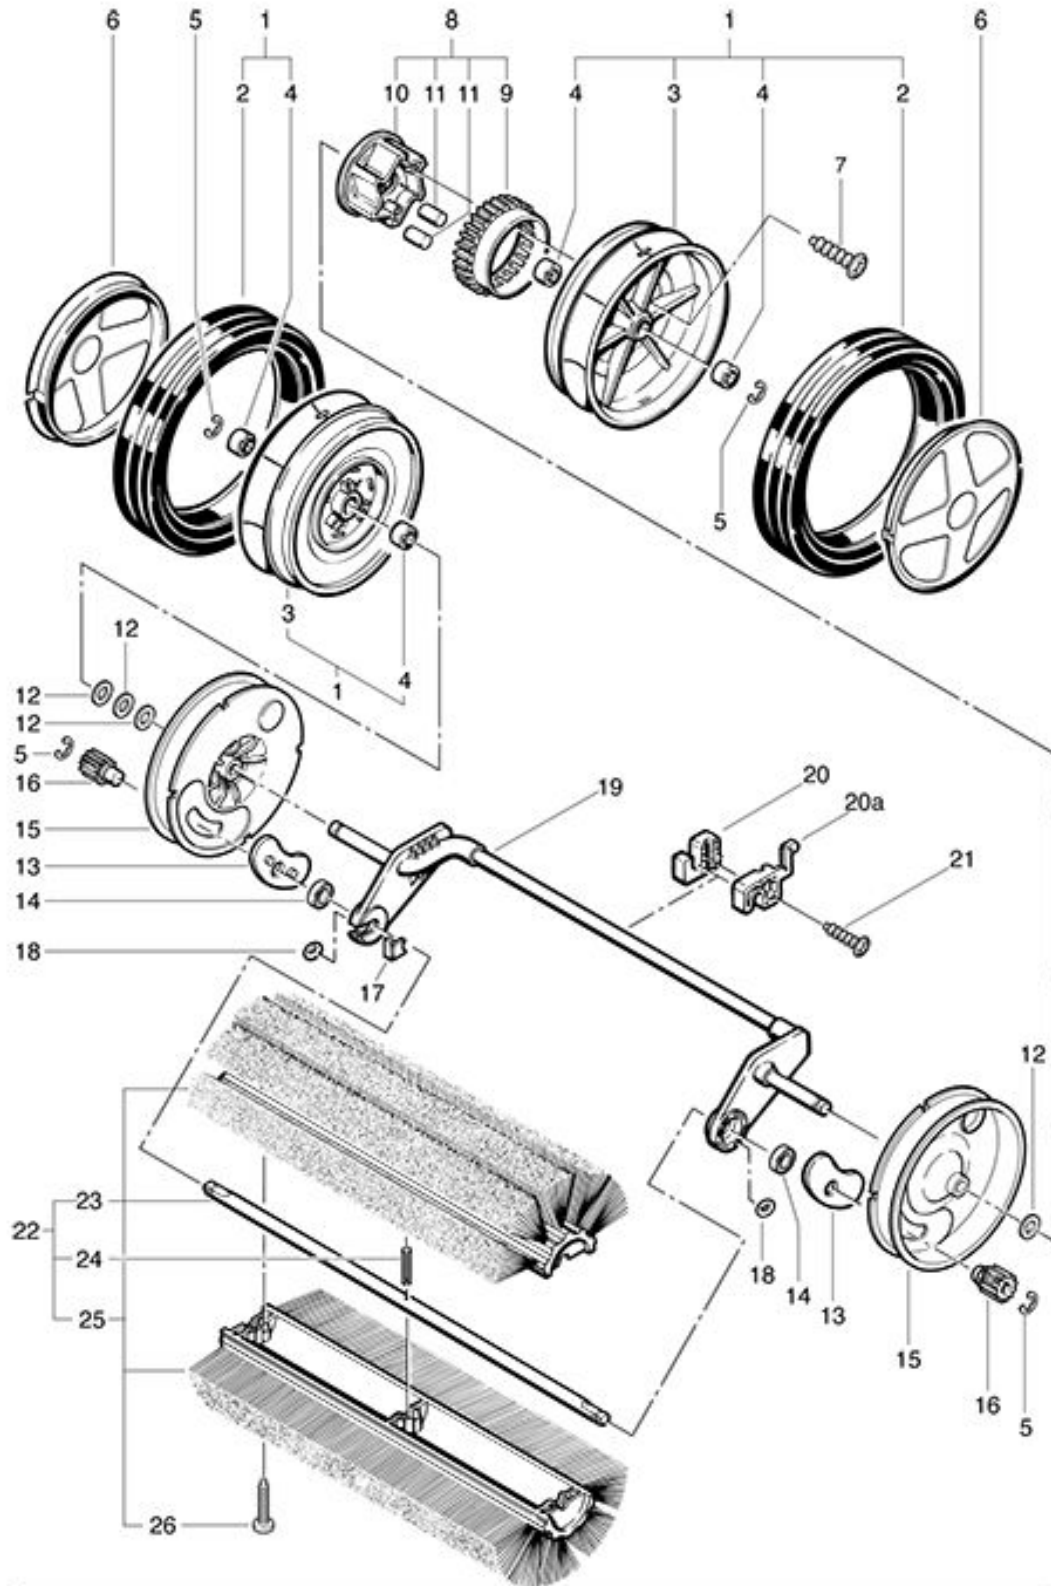

**HS 770
Hopper**

As at: 03/30/17 Time:14:27

HS 770

Hopper

As at: 03/30/17 Time:14:27

Pos.	Description	Reference
01	Complete handle including Items 2-6	077.800
01		077.805
02	Upper handle	077.810
03	Lower handle	077.815
04	Screw M 6x40 mm	P...483K
05	Wing nut M 6	P...494H
06	Hexagon screw M 6x35 mm	P...470W
07	Hopper complete including Items 8-12	077.500
08	Hopper	077.550
09	Hopper handle	077.560
10	PT-screw 50x16 mm	P...516H
11	Floor blade retainer	077.565
12	Floor blade	077.570
13		077.820

HS 770
Wheel

As at: 03/30/17 Time:14:27

HS 770

Wheel

As at: 03/30/17 Time:14:27

Pos.	Description	Reference
01	Wheel complete including Items 2-4	077.260
02	Tire	077.262
03	Wheel	077.265
04	Bearing wheel	077.267
05	Retaining ring Ø 8 mm	P...498 M
06	Hup cap	077.255
07	PT-screw 60x25 mm	P...516 L
08	Drive complete including Items 9-11	077.266
09	Gear rim (48)	077.246
09	Gear rim (48)	077.246
10	Pirot hub	077.231
11	Driving roll	077.234
12	Washer	P...497 S
13	Covering piece	077.258
14	Ball bearing	P...316 I
15	Wheel	077.252
16	Annular gear (12)	077.253
17	Cover	077.259
18	O-ring	P...088 C
19	Axle	077.268
20	Adjustement bloc	077.261
20a	Adjustment block with pointer	077.263
21	PT-screw 50x25 mm	P...516 K
22	Main broom complete including Items 24-27	077.269
23	Brush axle	077.276
24	Pin 6x30 mm	P...512 K
25	Main broom (2 pieces) Ø 200 mm	077.270
26	PT-screw 50x30 mm	P...515 E